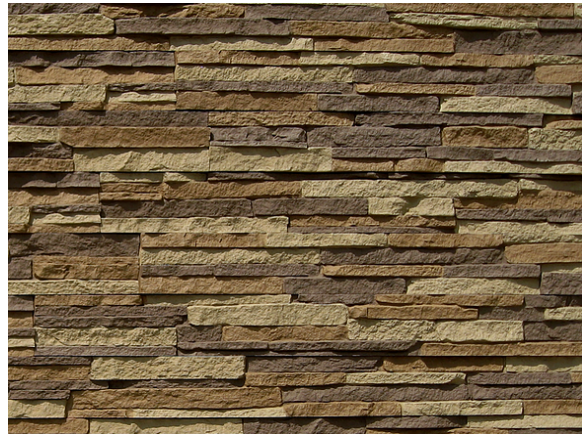

Stacked Stone Panels

**Bedford Charcoal**

**Carolina Cocoa**

**Kentucky Gray**

**Walnut Brown**

**Sandy Buff**

**Volcanic Gray**

Available at: Deck Builder Outlet