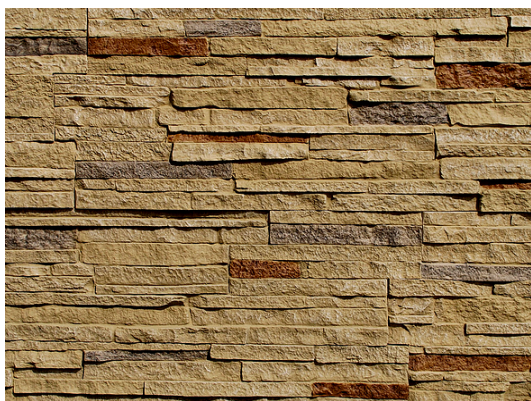

Stacked Stone Panels

**Bedford Charcoal**

**Carolina Cocoa**

**Kentucky Gray**

**Walnut Brown**

**Sandy Buff**

**Volcanic Gray**

Available at: Deck Builder Outlet