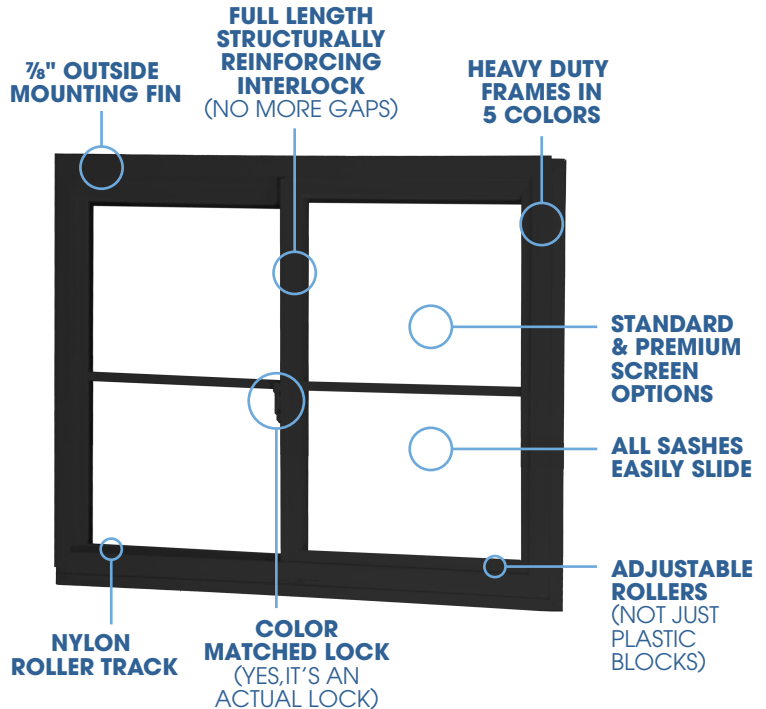

800-966-9261

info@deckbuilderoutlet.com

PORCH
CONVERSIONS

INTRODUCING THE BEST DOUBLE & TRIPLE SLIDER IN THE INDUSTRY!

THE DETAILS

Porch Conversions is delighted to announce the launch of our double and triple side sliding window. These heavy gauge aluminum frames allow you to span large openings easily. Designed with features typically found in vinyl windows like full length interlocks for stability, adjustable brass/nylon rollers, locking keeper & sash, and full screen.

DOUBLE SLIDER*

Max width up to 96"
Max height 110"

TRIPLE SLIDER*

Max width 144"
Max height 110"
Available in ¼ ½ ¾ or ⅓ ⅓ ⅓

*Max assembled size 96"x86." Anything larger sent KD.