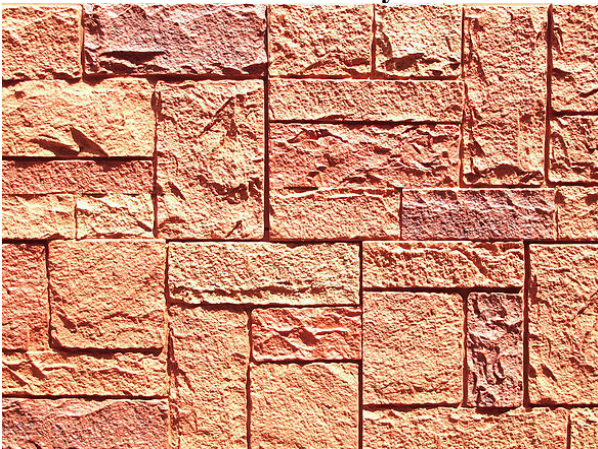

Castle Rock Panels

**Ashford Charcoal**

**Tuscan Brown**

**Tudor Gray**

**Windsor Buff**

**Canterbury Red**

**Berkshire Buff**

Available at: Deck Builder Outlet